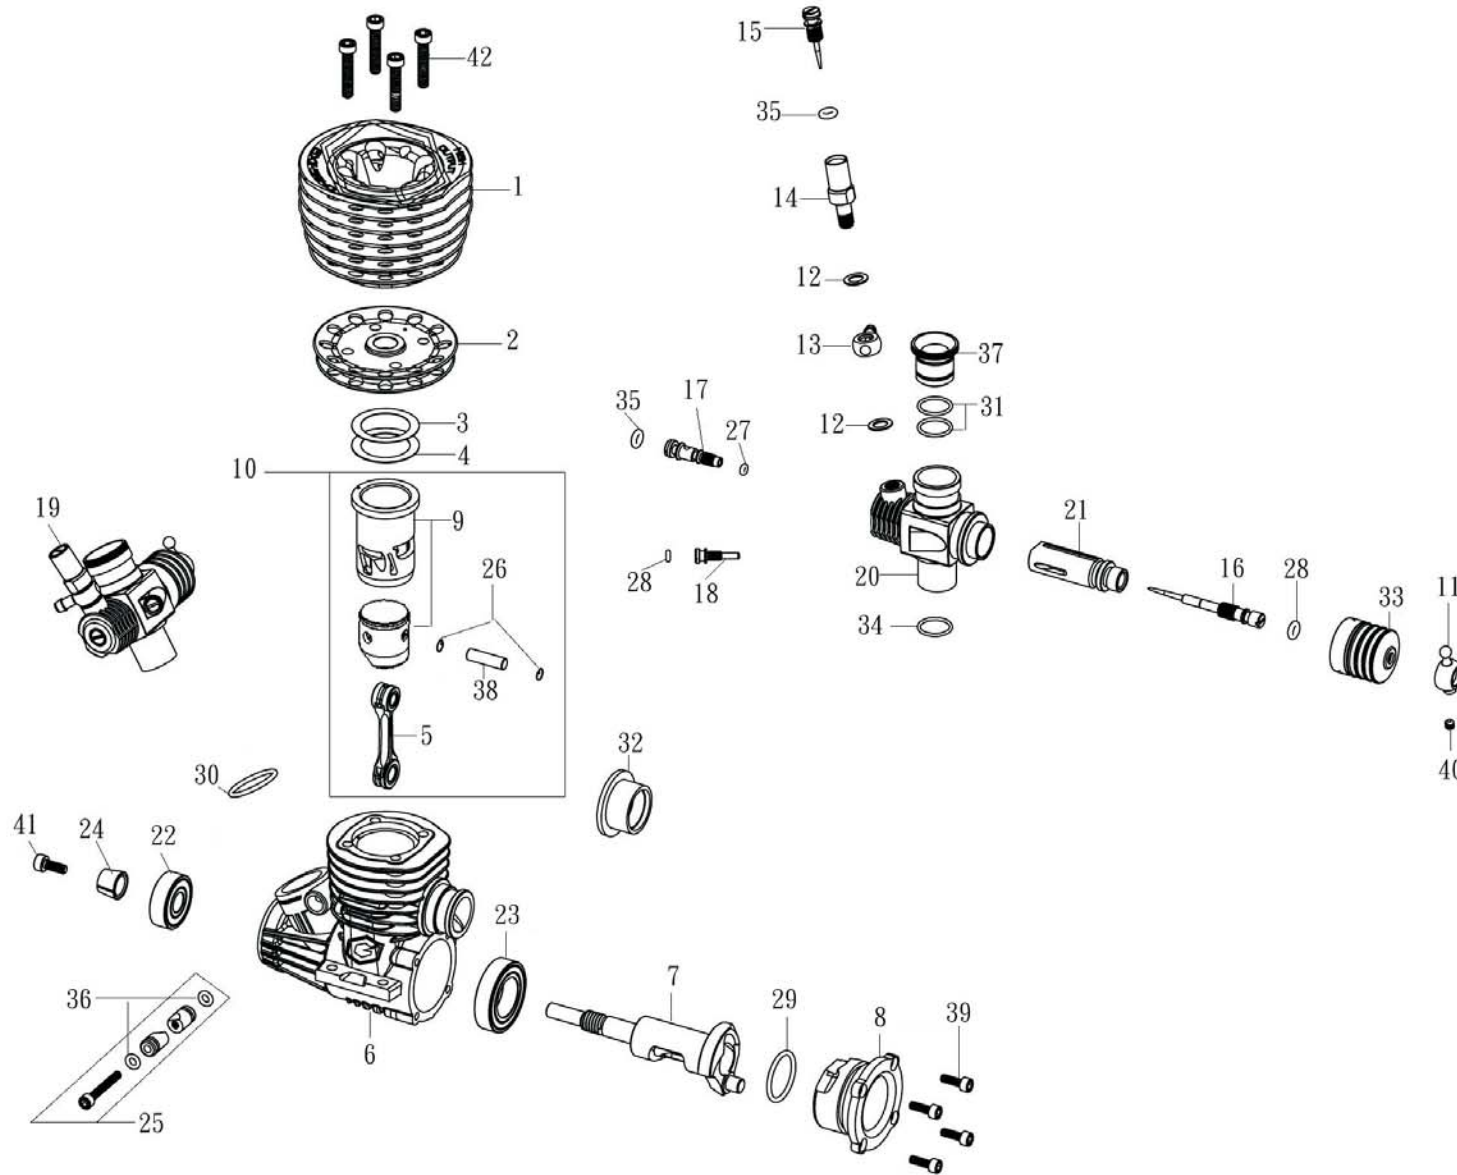

# GXII-5RH0 EXPLODED VIEW & PARTS LIST

NO	ITEM NO	DESCRIPTION
1	21-GXII5R	Turning Cylinder Head Gold
2	21-0207X	Burn Room (TURBO)
3	21-0302	Burn Room Washer (0.2mm)
4	21-0303	Burn Room Washer (0.3mm)
5	21-0600	Connecting Rod For Pro
6	X21-0807-MT2	21Crankcase ,Black , PRO
7	21-0907T1	Crankshaft 14mm
8	21-1005-M2	Rear Cover Black 5p
9	21-2105X	21Cylinder Sleeve Piston set 5p
10	21-2205X	21Cylinder Complete Set
11	GR-2002	Throttle Screw Cap
12	GR-2007	Fuel Supply Washer
13	GR-2008	Fuel Supply Nipple
14	GR-2010	Main Needle Seat
15	GR-2011	Main Needle
16	GR21-2003	Throttle Needle
17	GR21-2005	Middle Speed Needle
18	GR21-2006	Throttle Stop Adjustment Screw
19	GX2N3	Carburetor Complete Set, Black
20	GO22-2001-P2	Plastic Carburetor Main Body
21	GR28-2004	Throttle
22	B-607B	Front Ball Bearing 7mm
23	B-AY14B	Rear Ball Bearing 14mmx25.4mm
24	CU-0001	Brass Cone
25	GO-1900A	Carburetor Setting Pin
26	GO-W001	"G" Pine Snap Ring
27	GROR-0055	"O" Ring 2.0x1.25
28	GROR-0056	"O" Ring 2.5x1.4
29	OR-0003	"O" Ring AS-018
30	OR-0004	"O" Ring 15.2x1.5
31	OR-0005	"O" Ring 10x1
32	OR-0006	Rubber Adaptor For Manifolds
33	OR-0010X	Throttle Boot
34	OR-0057	"O" Ring 13.5x1.5
35	OR-0023	"O" Ring 2.9x1.78
36	OR-0032	"O" Ring 4x1
37	OR-0039-P3	Enter Regulate Cover-Gold
38	PS-0414	Piston Gudgeon Pin-4x14
39	S6-2606	Screw 2.6x6
40	S5-3003	Screw 3x3
41	S6-3008	Screw 3x8
42	S6-3518	Screw 3.5x18